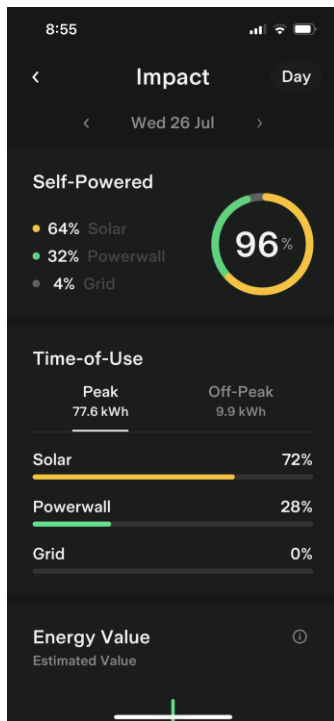

Question 2 Evidence

Off Grid renewable energy

PV Panel installation.

Tesla battery technology.

Farm Produce

Woolcool take home packaging, and Woolcool lamb-boxes being delivered locally in a hybrid electric vehicle.